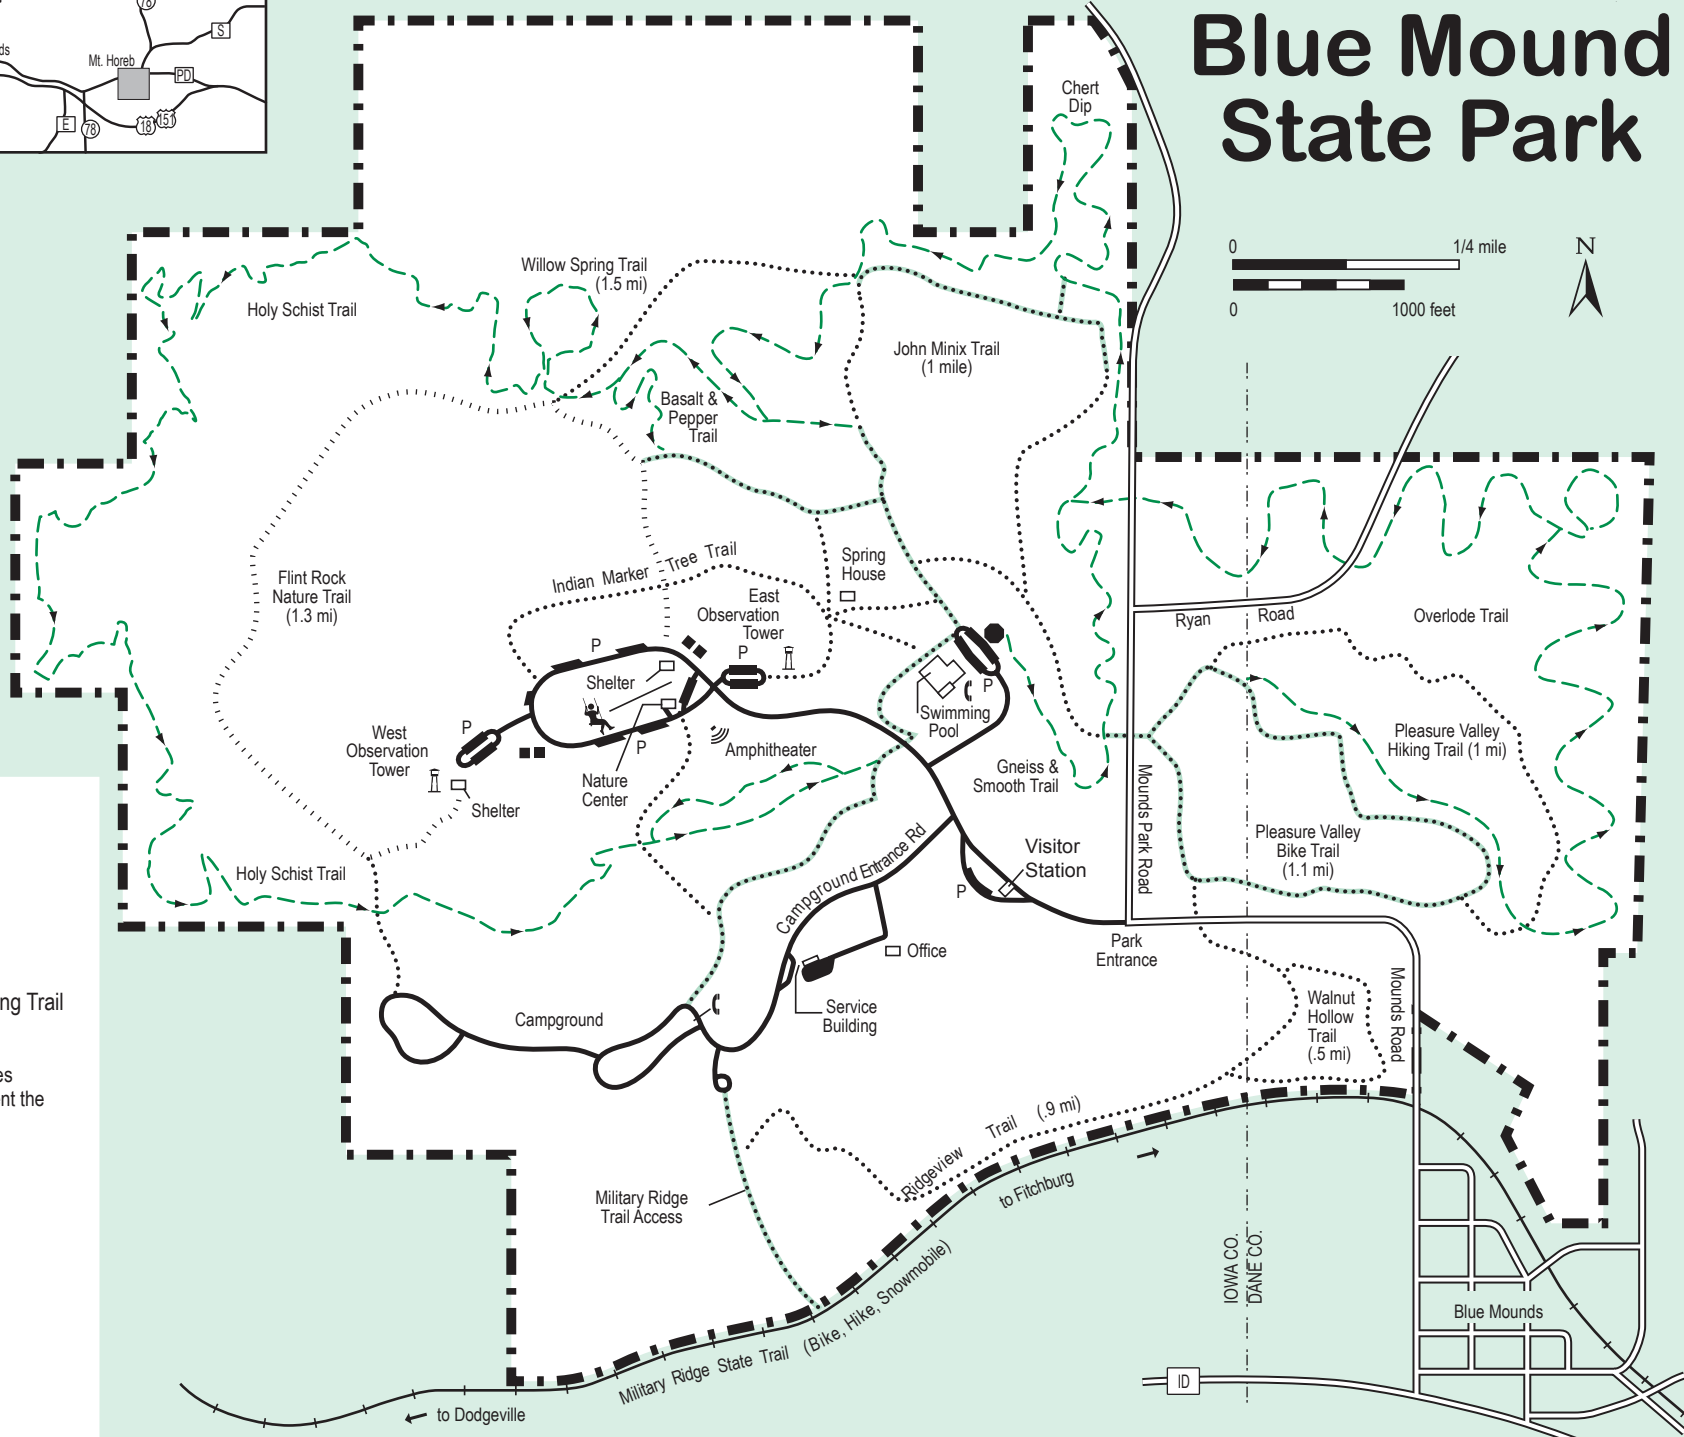

# Blue Mound State Park

- Park Boundary
- Hiking Trail (unsurfaced)
- Biking/Hiking Trail
- WORBA Single Track Biking Trail
- Mountain Bike Trailhead  
Bike Wash—Please wash tires BEFORE riding to help prevent the spread of invasive plants.
- Nature Trail
- Telephone
- Drinking Fountains
- Parking
- Building
- Pit Toilets